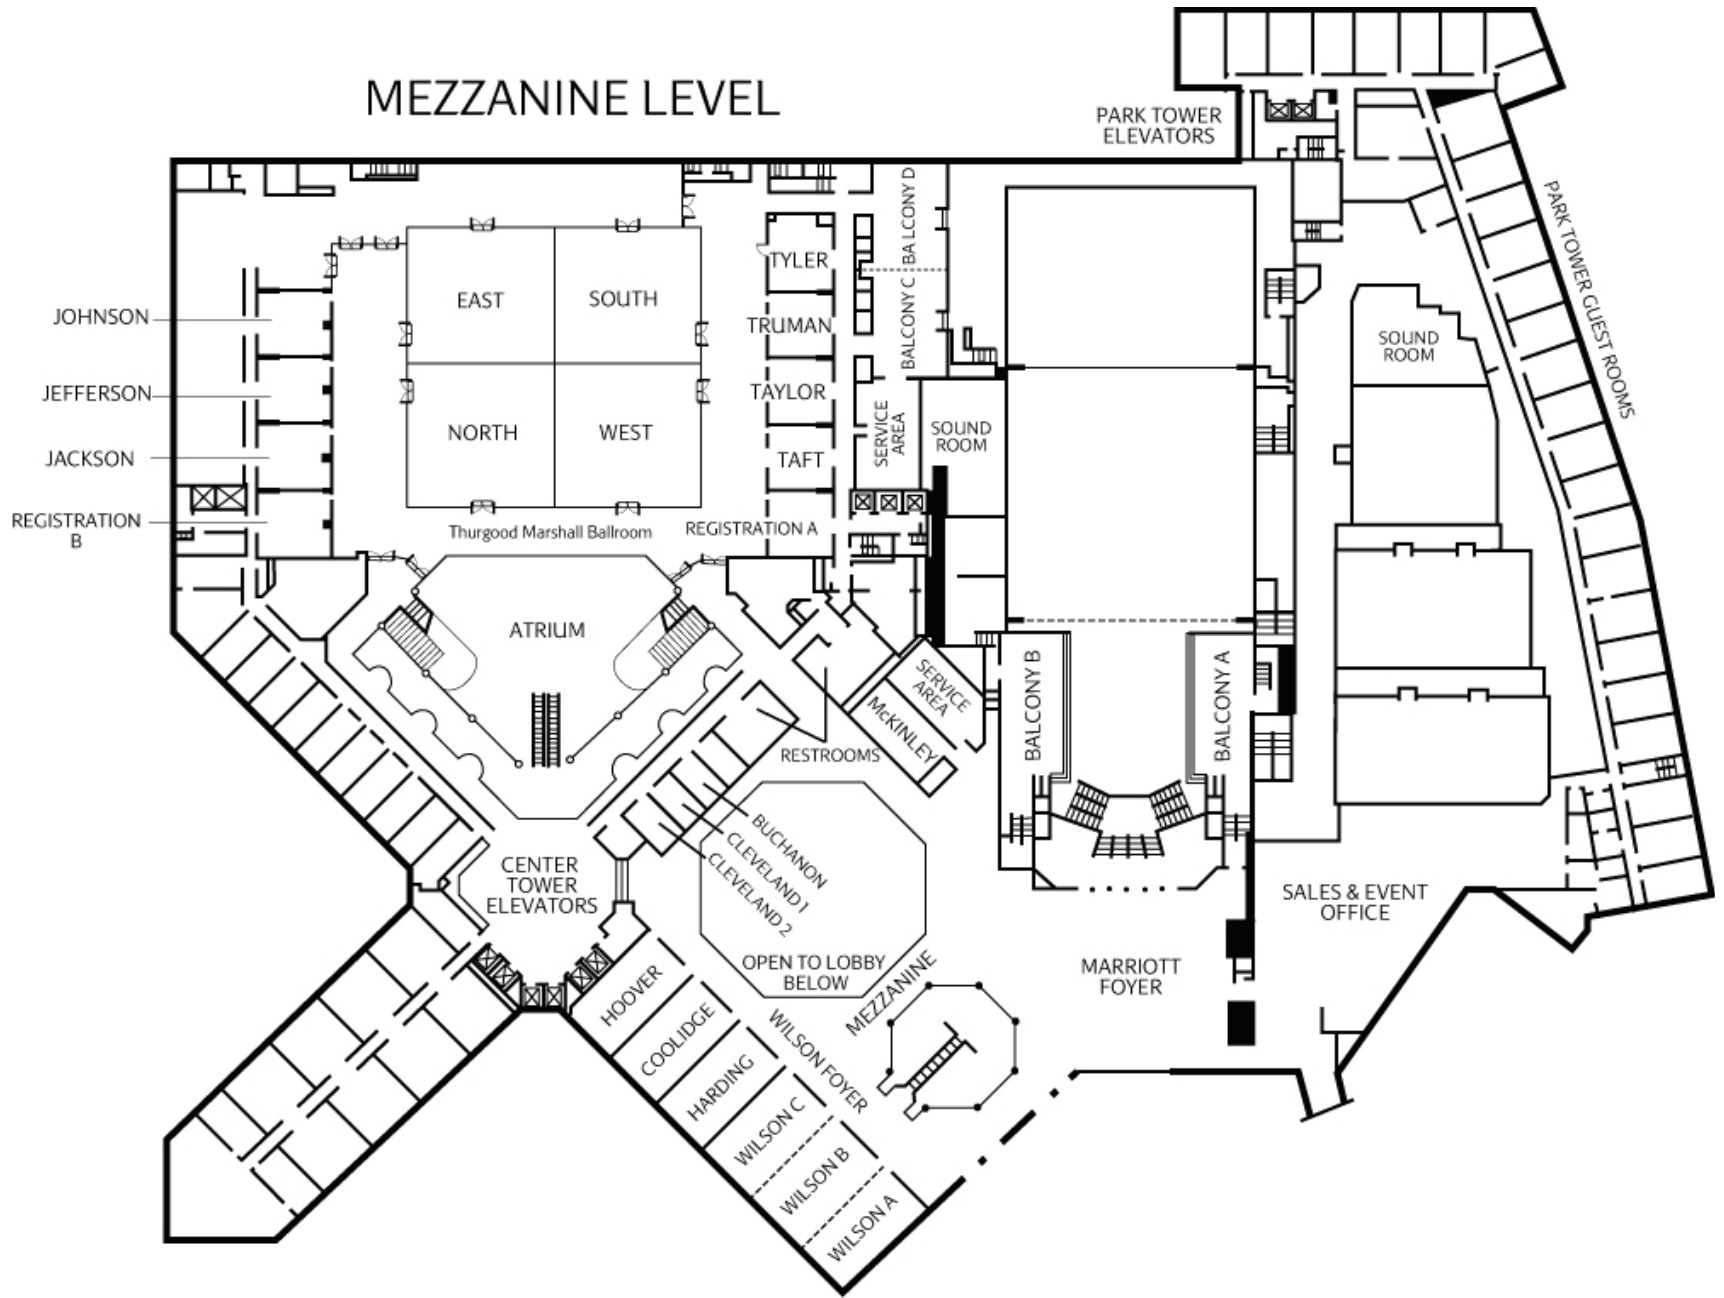

Washington Marriott Wardman Park

2660 Woodley Road, NW, Washington, DC 20008 | (202) 328-2000