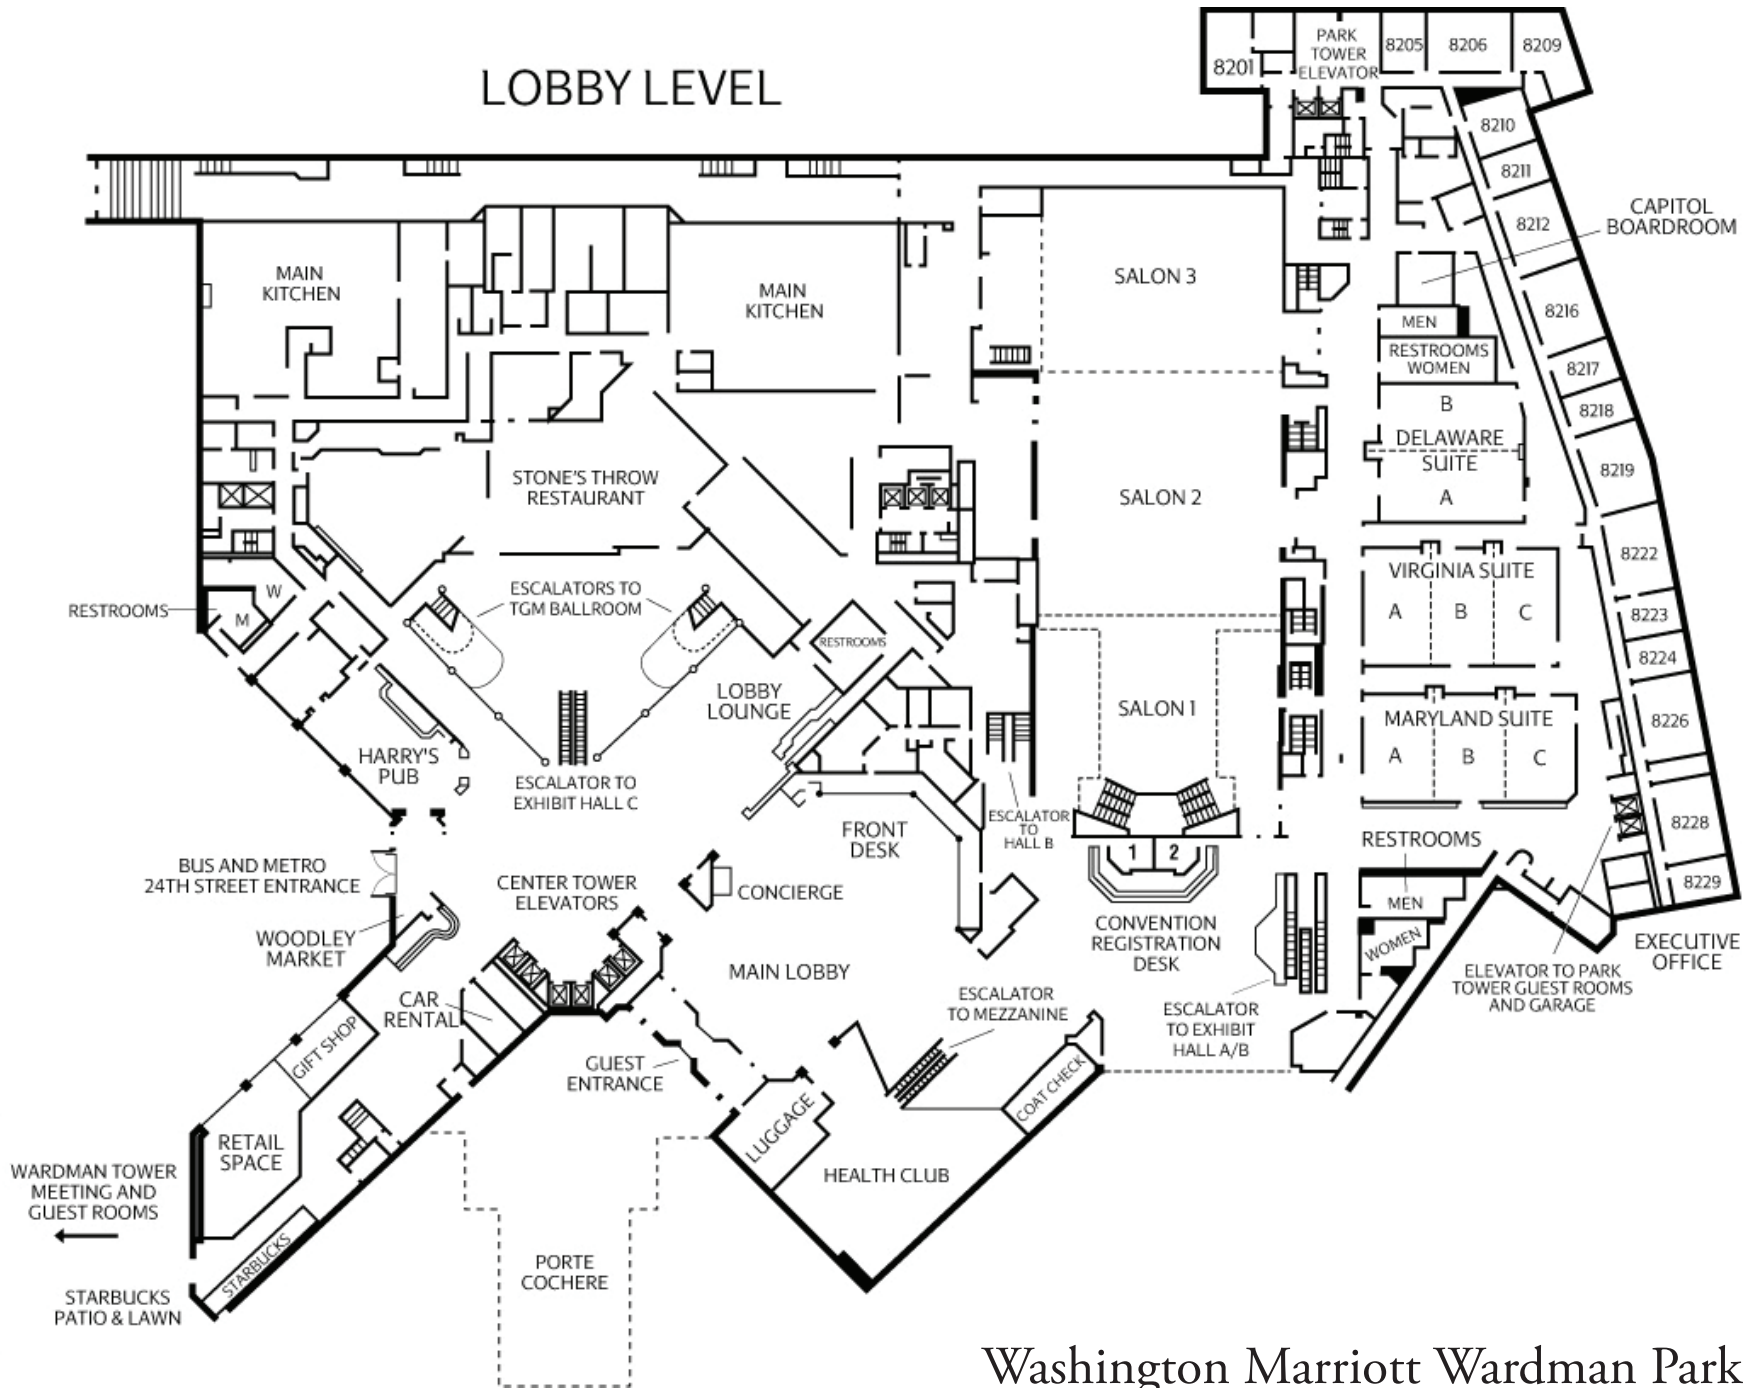

# LOBBY LEVEL

- WARDMAN TOWER MEETING ROOMS:
- CONGRESSIONAL EMBASSY
  - NATHAN HALE
  - THOMAS PAINE
  - ETHAN ALLEN
- WARDMAN TOWER MEETING AND GUEST ROOMS
- STARBUCKS PATIO & LAWN

Washington Marriott Wardman Park